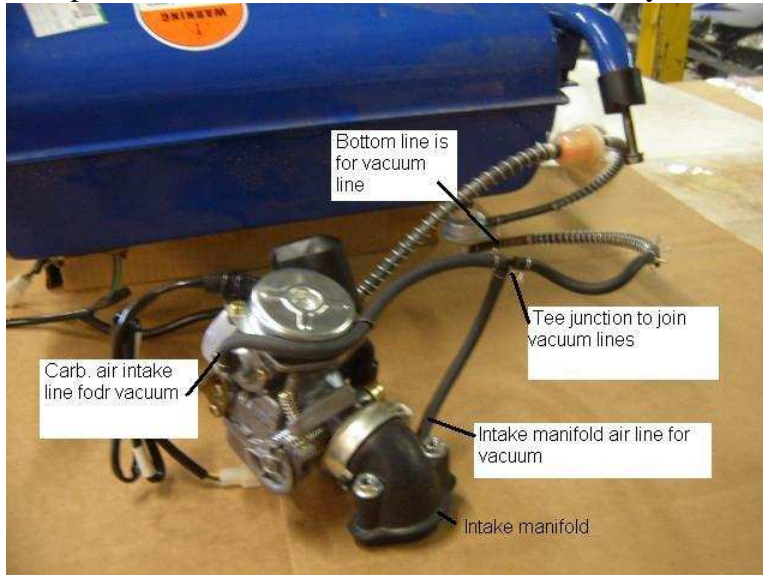

Xbuggy.com

150cc Go Kart Fuel & Air Tubes Sample Connections

The following pictures are showing only the installation of the gas and vacuum air lines that are disconnected from the factory for the 150cc engine only:

This picture is for installation of vacuum lines only:

This picture is for installation of gas line only: